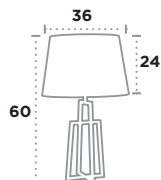

Skandi

UK Product Code	<b>1251GO</b>
EU Product Code	 <b>EU1251GO</b>
Body Finish	Metal Gold Finish
Shade Finish	Oatmeal Linen Fabric Shade
Lamp	E27 / Max Watt 1 x 60W

Olympic

UK Product Code	<b>2358SS</b>
EU Product Code	 <b>EU2358SS</b>
Body Finish	Metal Satin Silver
Shade Finish	White Fabric
Lamp	E27 / Max Watt 1 x 60W

York

UK Product Code	<b>1533SS-1</b>
EU Product Code	 <b>EU1533SS-1</b>
Body Finish	Metal Satin Silver
Shade Finish	White Faux Silk Shade
Lamp	E27 / Max Watt 1 x 60W

York

UK Product Code	<b>1533CC-1</b>
EU Product Code	 <b>EU1533CC-1</b>
Body Finish	Metal Chrome
Shade Finish	Matt Black Faux Silk Shade
Lamp	E27 / Max Watt 1 x 60W