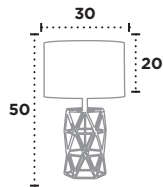

Skandi

UK Product Code	<b>1251GO</b>
EU Product Code	 <b>EU1251GO</b>
Body Finish	Metal Gold Finish
Shade Finish	Oatmeal Linen Fabric Shade
Lamp	E27 / Max Watt 1 x 60W

Olympic

UK Product Code	<b>2358SS</b>
EU Product Code	 <b>EU2358SS</b>
Body Finish	Metal Satin Silver
Shade Finish	White Fabric
Lamp	E27 / Max Watt 1 x 60W

York

UK Product Code	<b>1533SS-1</b>
EU Product Code	 <b>EU1533SS-1</b>
Body Finish	Metal Satin Silver
Shade Finish	White Faux Silk Shade
Lamp	E27 / Max Watt 1 x 60W

York

UK Product Code	<b>1533CC-1</b>
EU Product Code	 <b>EU1533CC-1</b>
Body Finish	Metal Chrome
Shade Finish	Matt Black Faux Silk Shade
Lamp	E27 / Max Watt 1 x 60W