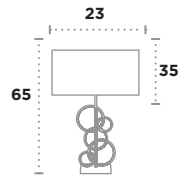

Skandi

UK Product Code	<b>1251GO</b>
EU Product Code	 <b>EU1251GO</b>
Body Finish	Metal Gold Finish
Shade Finish	Oatmeal Linen Fabric Shade
Lamp	E27 / Max Watt 1 x 60W

Olympic

UK Product Code	<b>2358SS</b>
EU Product Code	 <b>EU2358SS</b>
Body Finish	Metal Satin Silver
Shade Finish	White Fabric
Lamp	E27 / Max Watt 1 x 60W

York

UK Product Code	<b>1533SS-1</b>
EU Product Code	 <b>EU1533SS-1</b>
Body Finish	Metal Satin Silver
Shade Finish	White Faux Silk Shade
Lamp	E27 / Max Watt 1 x 60W

York

UK Product Code	<b>1533CC-1</b>
EU Product Code	 <b>EU1533CC-1</b>
Body Finish	Metal Chrome
Shade Finish	Matt Black Faux Silk Shade
Lamp	E27 / Max Watt 1 x 60W